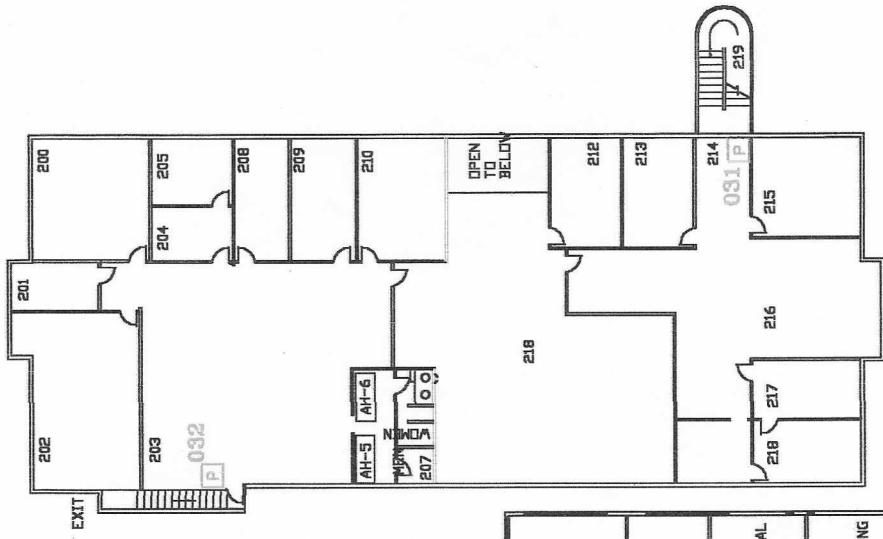

FIRE ALARM SYSTEM SYMBOL LEGEND

SYMBOL	DESCRIPTION
FCP	FIRE ALARM CONTROL PANEL
FSA	FIRE ALARM SYSTEM ANNUNCIATOR
P	MANUAL PULL STATION
⊕	SMOKE DETECTOR
⊕(S)	DUCT SMOKE DETECTOR(SUPPLY)
⊕(S)	SPRINKLER WATERFLOW SWITCH
⊕(S)	SPRINKLER TAMPER SWITCH

SECOND FLOOR

YOU ARE HERE