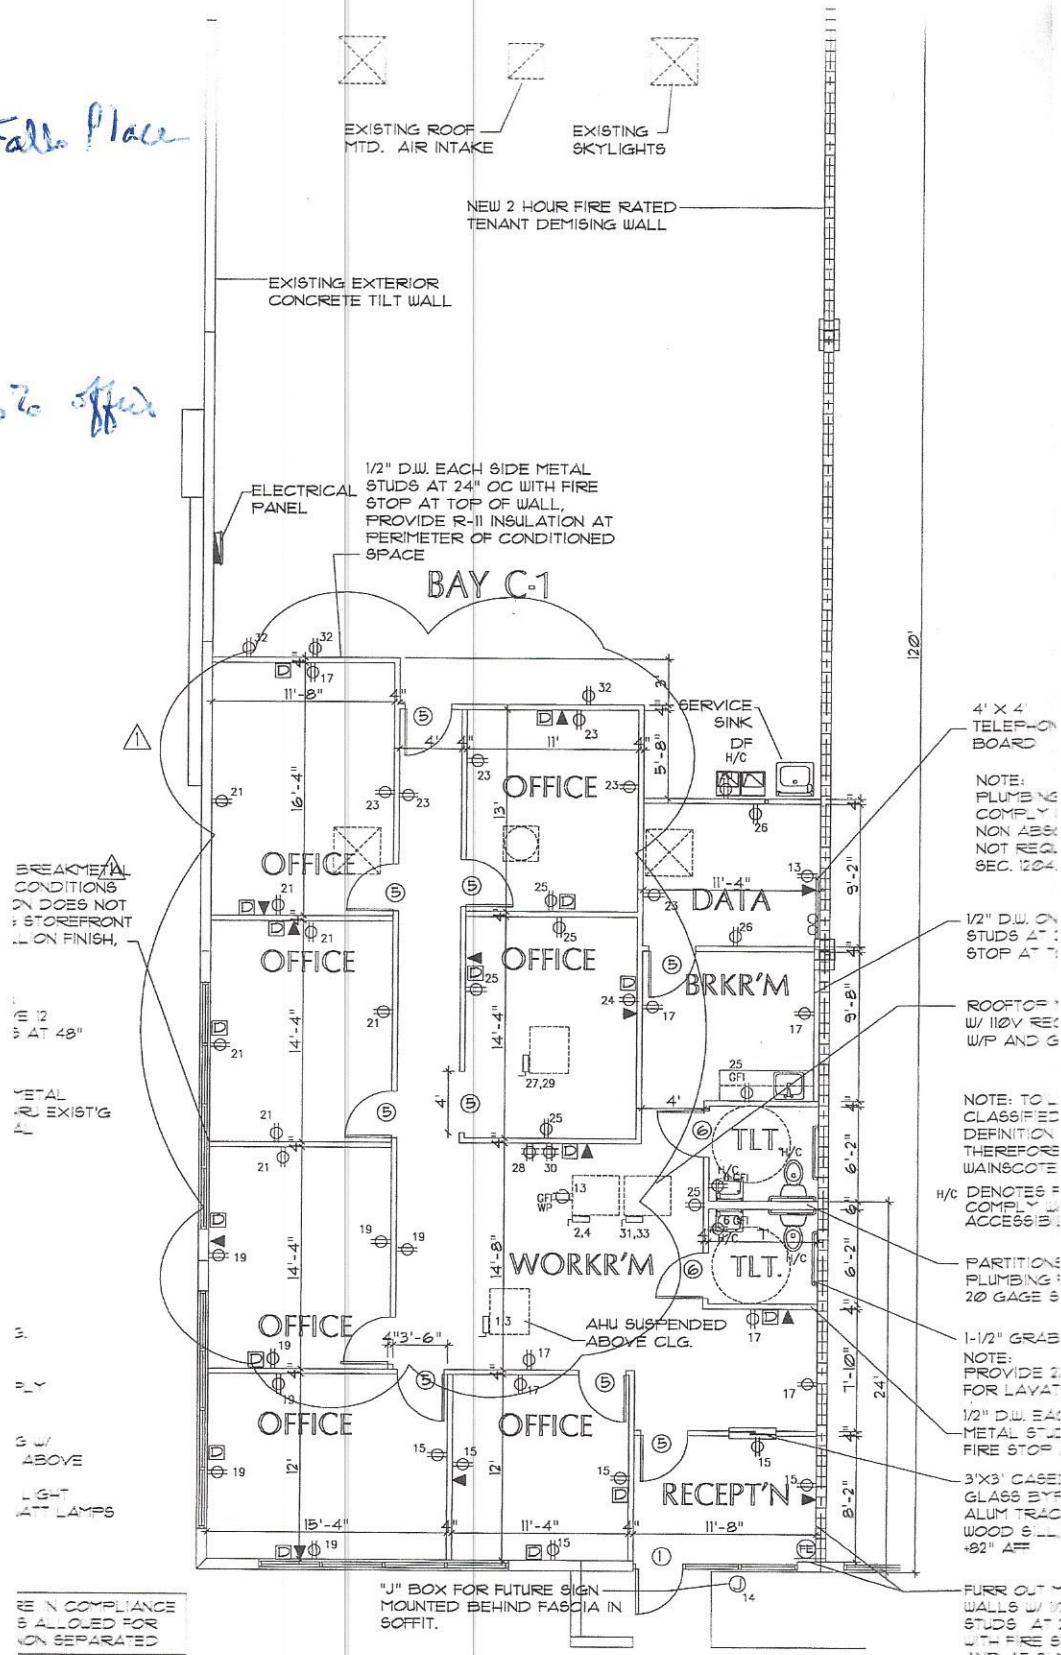

4530 Eagle Falls Place

4800 sq ft w/ 4676 office

FLOOR PLAN