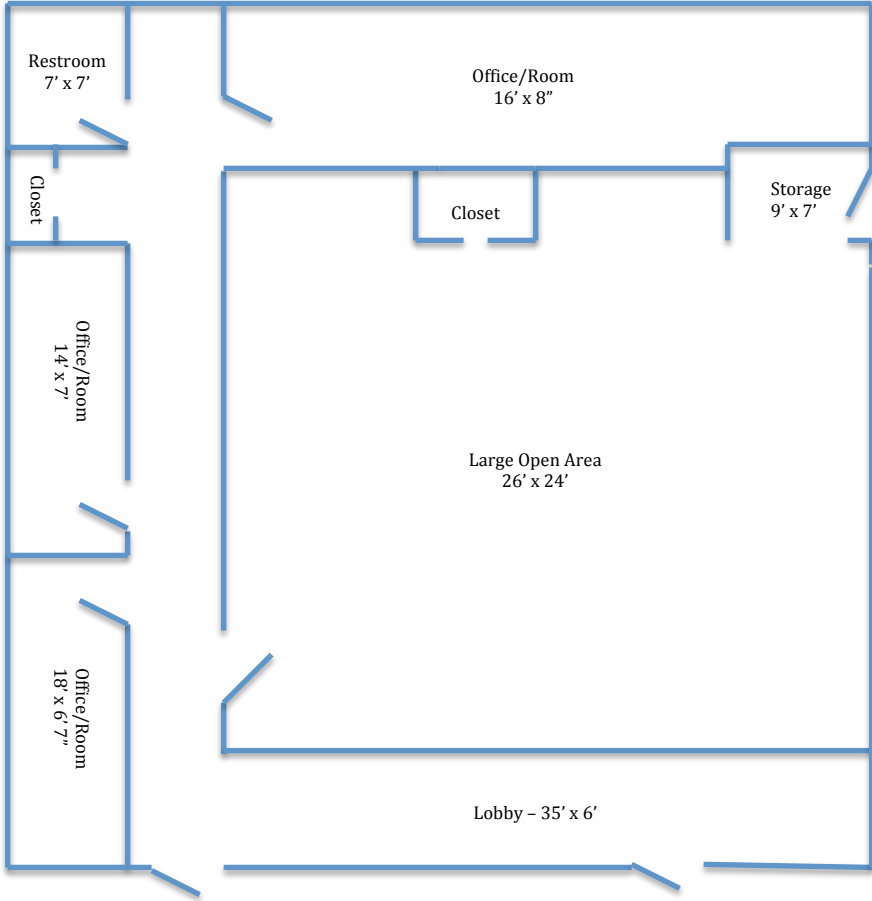

Rough Layout - Suite 711 W. Platt Street, Tampa, FL 33606

*Not to scale. All dimensions and measurements are rough estimates