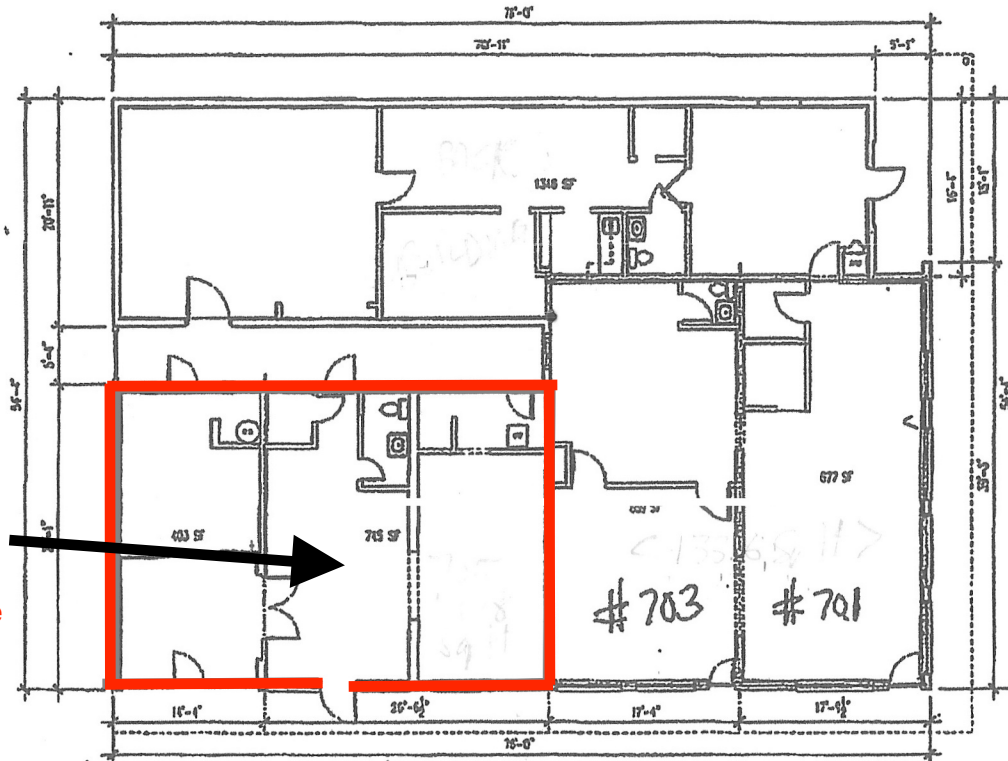

**Suite 705
1,148 SF
Available
For Lease**

701 W. PLATT ST. - AS BUILT
SCALE 1/8" = 1'-0"